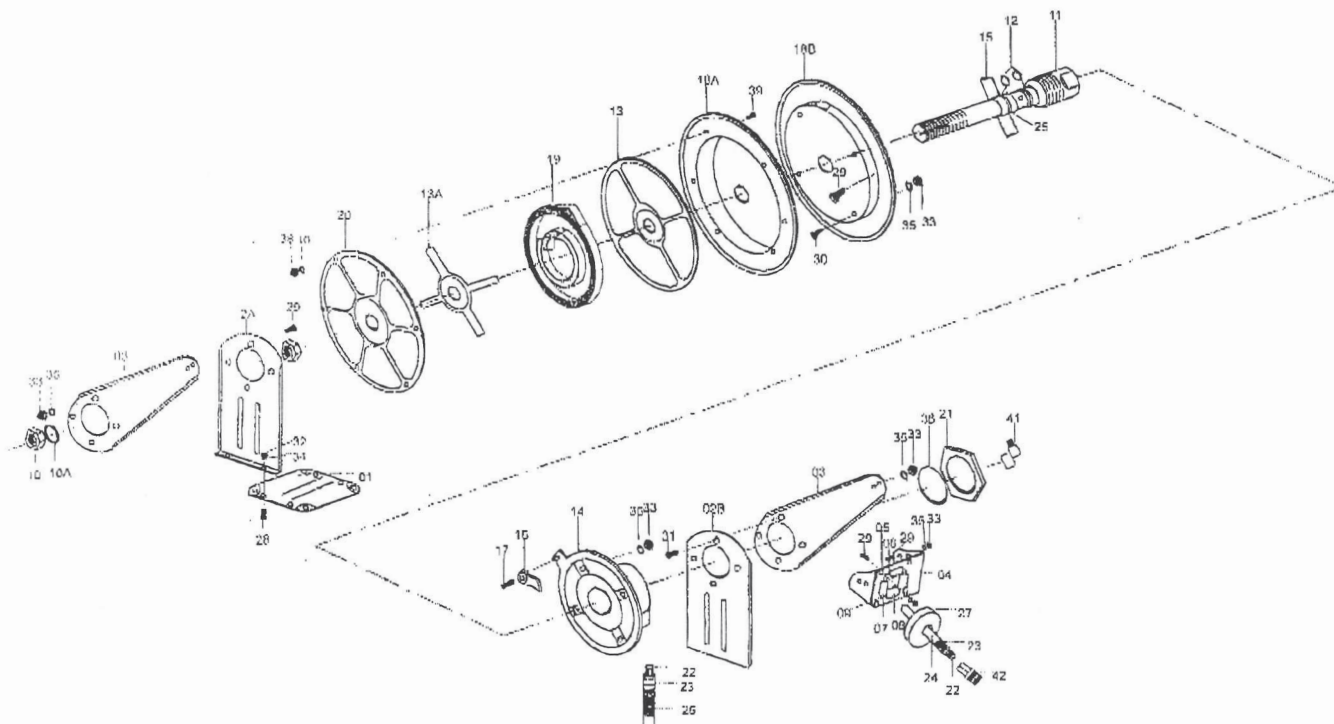

Ersatzteilliste

ITEM NO.	REF. NO.	DESCRIPTION
1	CS0001	BASE
2A	CS0002A	SUPPORT BRACKET
2B	CS0002B	SUPPORT BRACKET
3	CS0003	GUIDE ARM (2)
4	CS0004	ASSEMBLY ROLLER BRACKET
5	CS0005	ASSEMBLY ROLLER GASKET
6	CS0006	LONG ASSEMBLY ROLLER (2)
7	CS0007	SHORT ASSEMBLY ROLLER (2)
8	CS0008	LONG ASSEMBLY ROLLER WASHER (2)
9	CS0009	SHORT ASSEMBLY ROLLER WASHER (2)
10	CS0010	NUT, JAM
10A	CS0010A	GASKET (2)
11	CS0011	INLET AXLE
12	CS0012	O-RING (2)
13	CS0013	PLASTIC GASKET
13A	CS0013A	SPRING PLASTIC GASKET
14	CS0014	AIR BASE
15	CS0015	CLAMP BASE
16	CS0016	CLAMP
17	CS0017	CLAMP SPRING
18A	CS0018A	FRANGE, LEFT
18B	CS0018B	FRANGE, RIGHT
19	CS0019	DRIVE SPRING

ITEM NO.	REF. NO.	DESCRIPTION
20	CS0020	REEL COVER
21	CS0021	AXLE NUT
22	CS0022	OUTLET CONNECTOR (2)
23	CS0023	COPPER BUSH (2)
24	CS0024	AIR HOSE
25	CS0025	PLASTIC GASKET
26	CS0026	PROTECTIVE SPRING
27	CS0027	BALL STOP
28	CS0028	HEX SCREW (4)
29	CS0029	HEX SCREW (16)
30	CS0030	FLAT SCREW (4)
31	CS0031	FLAT SCREW (4)
32	CS0032	NUT (4)
33	CS0033	NUT (24)
34	CS0034	GASKET (4)
35	CS0035	GASKET (24)
36	CS0036	GASKET
37	CS0037	NUT
38	CS0038	NUT (4)
39	CS0039	FLAT SCREW (5)
40	CS0040	GASKET (4)
41	CS0041	SWIVEL CONNECTOR
42	CS0042	COUPLER